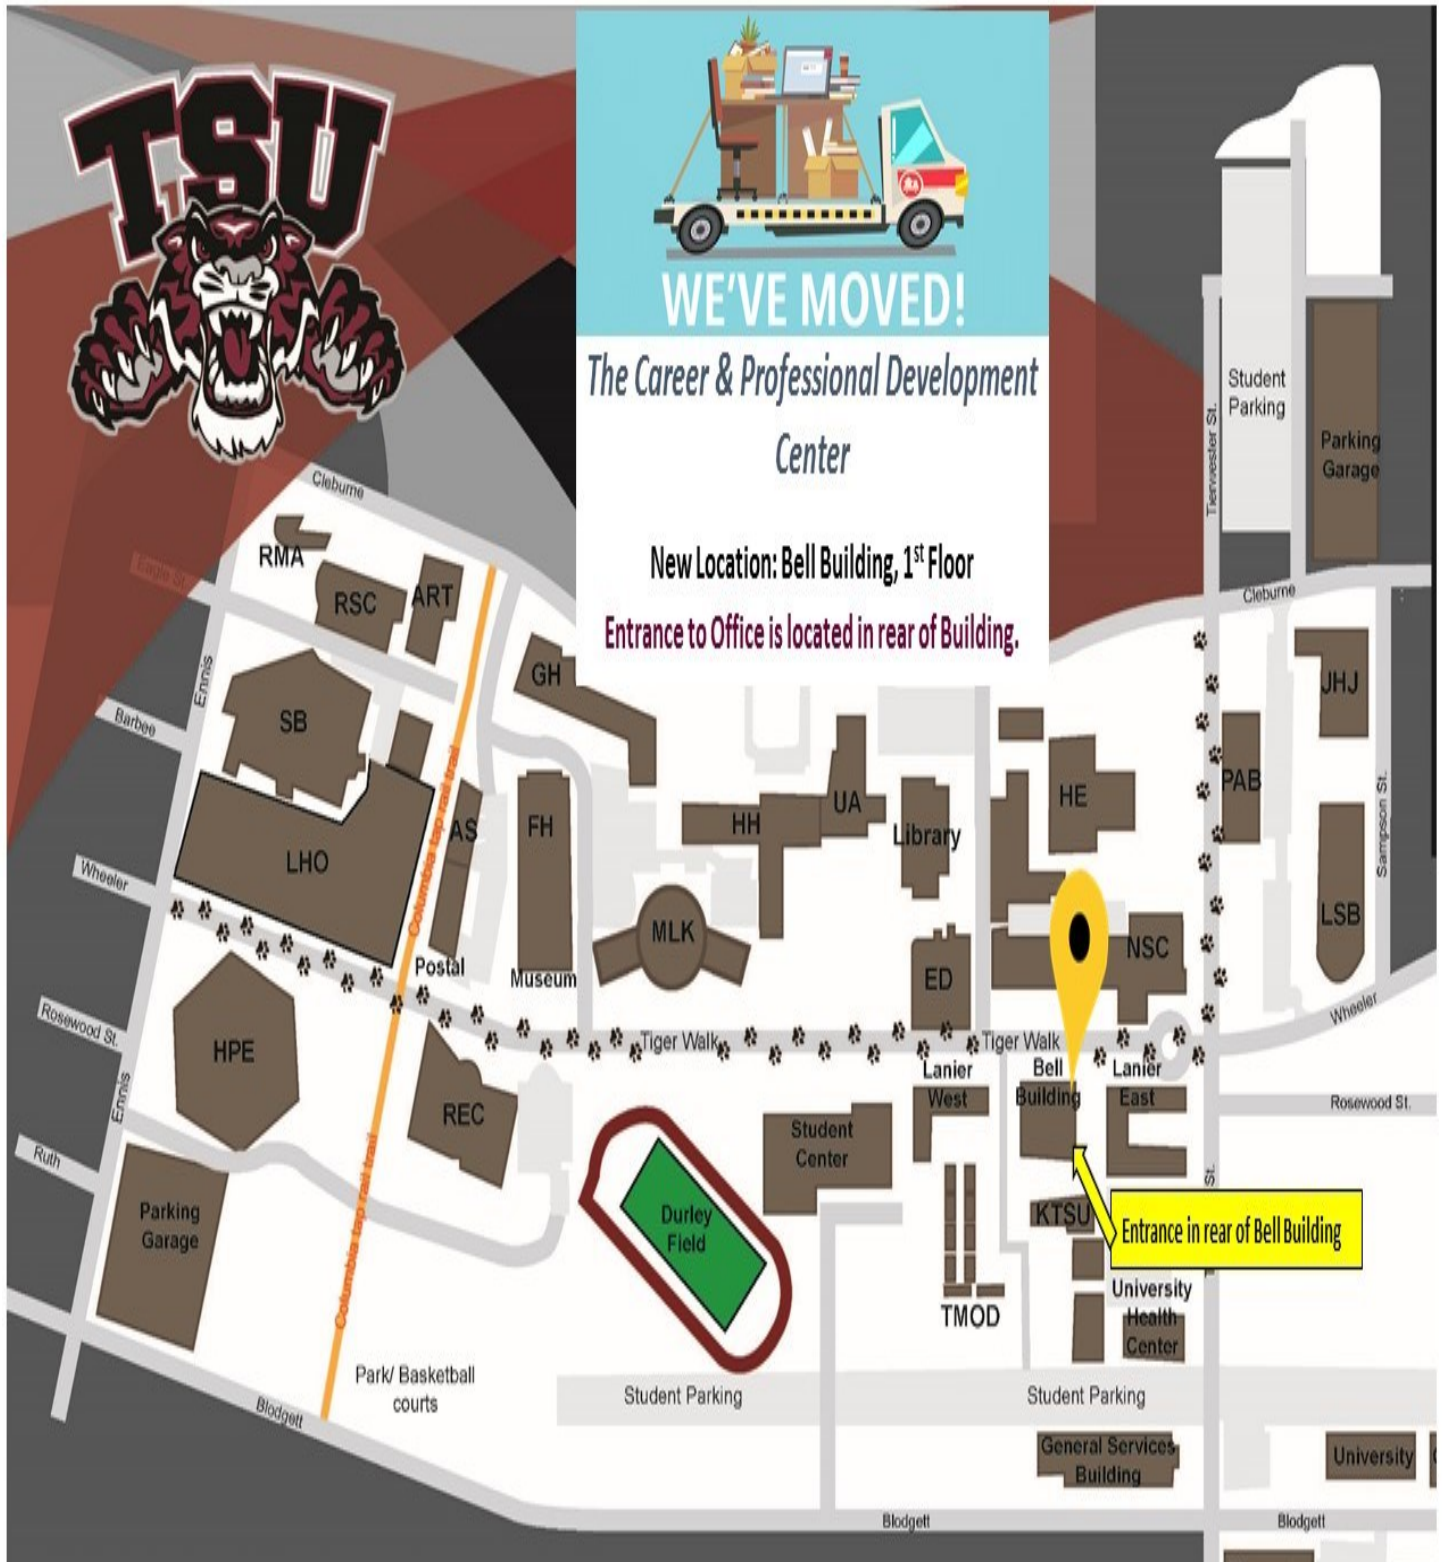

The Career & Professional Development Center

New Location: Bell Building, 1st Floor

Entrance to Office is located in rear of Building.

The Career & Professional Development Center has moved locations! We are now located in the Bell Building, 1st Floor. Entrance to the Center is located in the rear of the Building (across from KTSU). **COME VISIT OUR NEW LOCATION!**

Hours of Operation: 8:30am – 5:00pm, Mon – Fri | [www.http://www.tsu.edu/life-at-tsu/career-center/](http://www.tsu.edu/life-at-tsu/career-center/) | placementservices@tsu.edu
The Career & Prof. Development Center | Division of Student Services | Bell Building, 1st Floor, Rear Entrance | O: 713-313-7541 | F: 713-313-7155