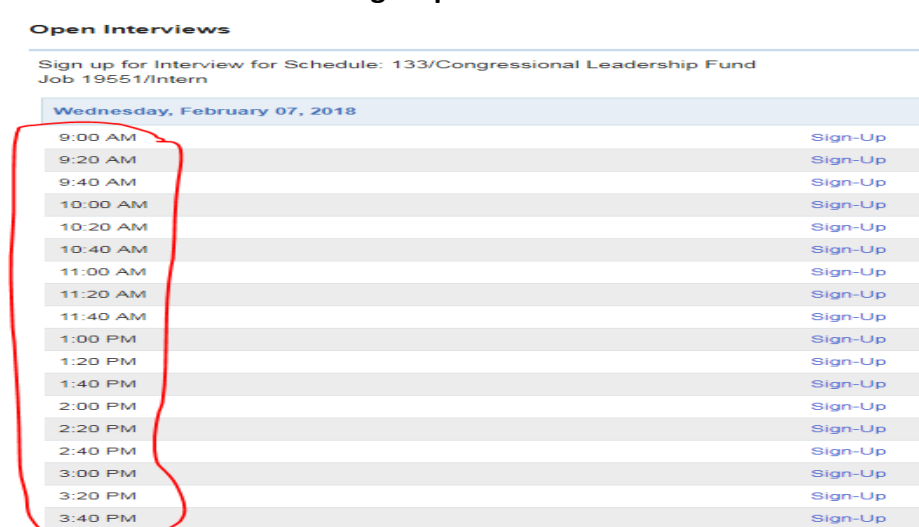

6 STEPS FOR STUDENTS TO SIGNUP FOR AN ON-CAMPUS INTERVIEW ON TIGERCONNECT

1. Log-in to your account through www.myinterfase.com/tsu/student
2. Register if new to Tiger Connect. If already in system and active, follow next step.
3. Navigate to select "On-Campus Interview" as shown in red circle below and click "Qualified Schedule"

4. Select any On-Campus Interview of Interest as seen below

5. Click "Sign Up" (See Below)

6. You will be able to sign-Up for an interview time.

QUICK TURN AROUND!

SIGN UP NOW!!!!

PLEASE MAKE SURE YOU MEET EMPLOYER CRITERIA BEFORE SELECTING A TIMESLOT. If you do not meet criteria, you will be removed.